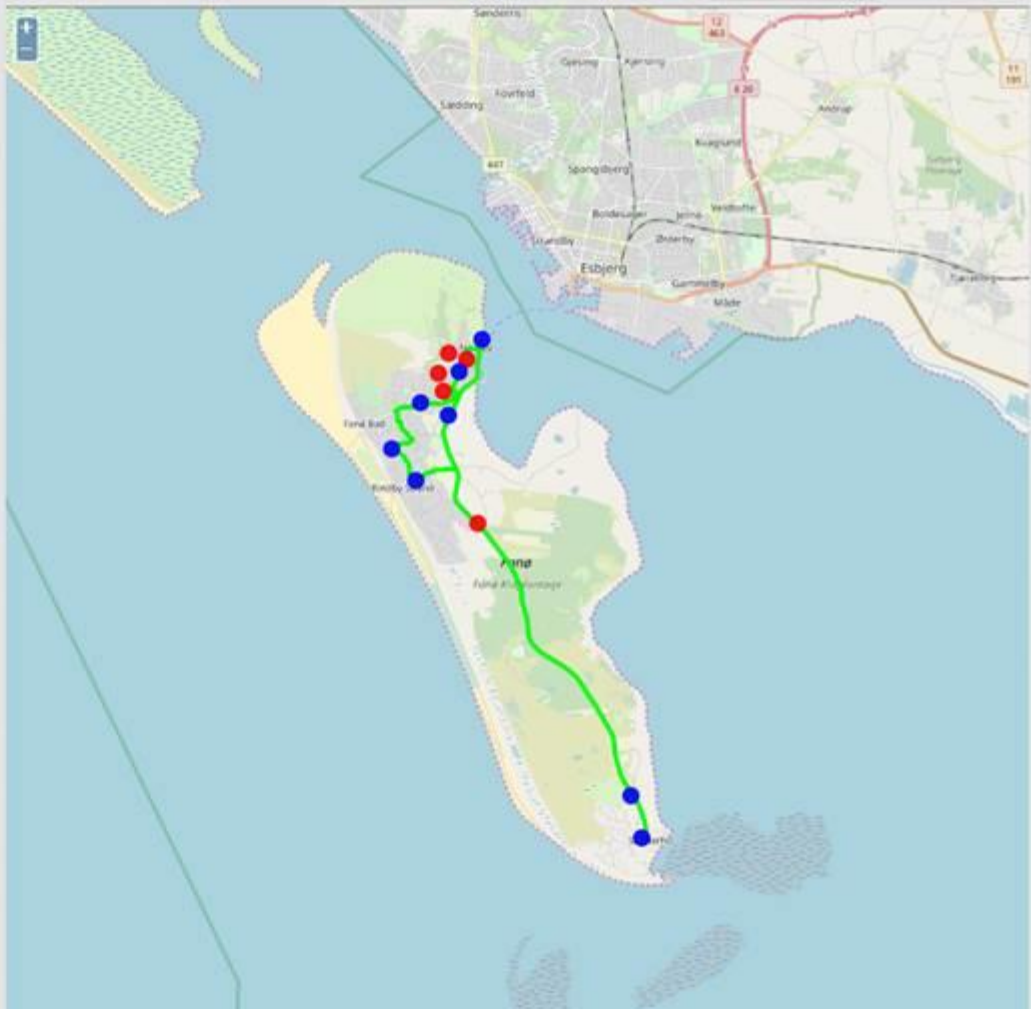

Kort Ruter Gamle ruter

Storskred: **Fest**

Fyldningsgrad: **Overfyldt** 0% 20% 30% 40% 50% 55% 60% 70% 80% 90% 11

Måreder:

Udregn ved ændring

Brug BrairyBins

Autoroute

The screenshot displays the 'Admin - AFLD MAACKS' interface. At the top, there is a blue header with the 'PILUP' logo (Transport and Logistics Management) and a support number '+45 4243 6000'. Below the header is a green navigation bar with the text 'Admin - AFLD MAACKS' and icons for home, search, and help. The main content area is divided into a left sidebar and a central map. The sidebar contains a 'Filter:' section with dropdown menus for 'Lokationstype' (set to 'Vælg type'), 'Tilknytning', and 'Fraktioner' (set to 'Dåser, Plast'), along with a green 'Filtrér' button. Below this is a 'Regelsæt' section with dropdowns for 'Regelsætnavn' (set to 'DA, PL, Høj - Tirsdag'), 'Ugedag' (set to 'Tirsdag'), 'Chauffør' (set to 'Intern'), 'Start punkt' (set to 'AFLD - Ta...'), and 'Slut punkt' (set to 'Samme so...'). The central map shows a geographical area around Ringkøbing, Denmark, with numerous blue and green circular markers. A red 'DINO' watermark is overlaid on the map. The map includes labels for Ringkøbing, Ringkøbing Fjord, Herning, Ikast, Silkeborg, Hedenst, and Vejle. A copyright notice for '© OpenStreetMap contributors.' is visible at the bottom right of the map. At the bottom of the interface, there is a green bar with a 'Tilbage' button and a blue footer with the text '© Copyright Maacks.com 2019'.